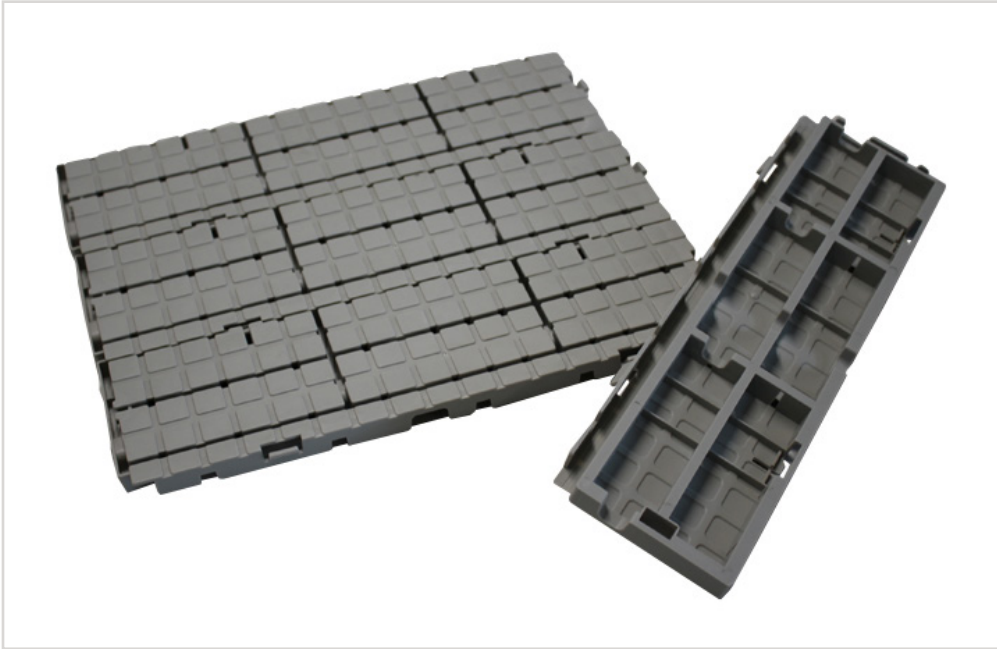

FLOORING PRODUCT DATA SHEET

Part #: TPFGRY01

TURF PROTECTION FLOORING

CONTRACTOR NAME:	Celina Tent Inc. (CELINA)
MANUFACTURING SOURCE COMPANY:	Celina Tent Inc. (CELINA)
PART NUMBER OR NSN:	TPFGRY01
SPECIFICATIONS AS APPLICABLE:	
TYPE	Portable Flooring
MATERIAL	Modified PP (Plastic)
SIZE FOR EACH UNIT OF ISSUE (EXAMPLE: SQUARE FOOT)	9 Square Feet Sheets (3 Feet x 3 Feet Sheet) 3.7 Pieces Per Square Foot, 33 Pieces Per Sheet
DIMENSIONS (LENGTH X WIDTH X HEIGHT) IN INCHES OR FEET	Tread Dimensions: Length: 12.3 Inches, Width: 3.5 Inches, Height: 0.63 Inches
COLOR IN ACCORDANCE WITH FED-STD-595	Grey
WEIGHT (UNPACKAGED) (LB)	0.18 lb per piece
SPECIAL/ADDITIONAL FEATURES:	<ul style="list-style-type: none"> • Reliable portable floor that won't kill your grass • Easy-to-install flooring panels with drainage and turf space underneath to keep your lawn or turf protected even while covered • Each piece interlocks with the adjacent piece to create a solid base • Working Temperatures: 31 Degrees Fahrenheit to 212 Degrees Fahrenheit • Max installation time for grass: 4-5 days