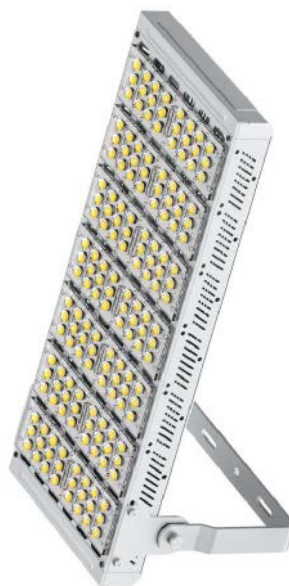

ACCESSORY PRODUCT DATA SHEET

Part #: 10224

LED LUMINARIES

CONTRACTOR NAME:	Celina Tent, Inc.
MANUFACTURING SOURCE COMPANY:	Celina Tent, Inc.
PART NUMBER OR NSN:	10224
SPECIFICATIONS AS APPLICABLE:	
BULB TYPE:	LED Luminaries (52,500 Lumen)
EMI PROTECTED LIGHT:	N/A
POWER CONSUMPTION (WATTS):	350 Watts
ILLUMINATION (UNFILTERED) FC @ 18":	1370
ILLUMINATION (BLACKOUT) FC @ 35":	N/A
LENGTH OF LIGHT (INCHES):	28.5 inches
LENGTH INCLUDING CORD (INCHES):	55 inches
WEIGHT (UNPACKAGED) (LB):	21 lb
COMPLIANT TO MIL-PRF-44259E:	N/A
STRINGABLE TOTAL AMOUNT TO A SINGLE LINE:	N/A
SPECIAL/ADDITIONAL FEATURES:	<ul style="list-style-type: none">• Great Energy Savings• Directive NF/MF/WF Beam Angle• 5 Years 50,000 Hours Warranty• High Power Factor UL Listed Driver• Bright High CRI High Lumen Output• Built in Surge Suppressors & Protection• CCT 5500K, 4000K, 3000K for MH & HPS Replacement• Length: 28.5 Inches, Width: 13.75 Inches, Height: 3.5 Inches