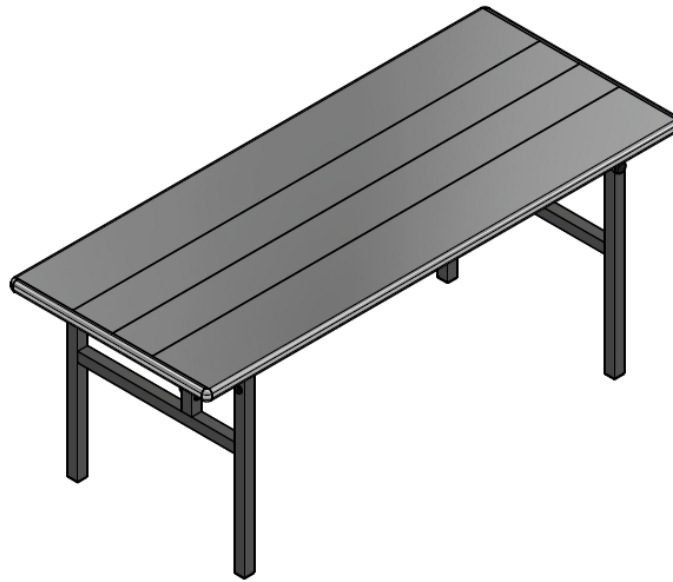

ACCESSORY PRODUCT DATA SHEET

Part #: AT3072HL-0001, AT3072HL-0002, AT3072HL-0003, AT3072HL-0004, AT3072HL-0005, AT3072HL-0006

30 INCHES X 72 INCHES X 30 INCHES CELINA ALUMINUM TABLE, H STYLE LEGS

CONTRACTOR NAME:	Celina Tent Inc. (CELINA)														
MANUFACTURING SOURCE COMPANY:	Celina Tent Inc. (CELINA)														
PART NUMBER OR NSN:	Part #'s listed in Special/Additional Features														
SPECIFICATIONS AS APPLICABLE:															
DIMENSIONS:	Width: 30 Inches, Length: 72 Inches, Height: 30 Inches														
WEIGHT (UNPACKAGED) (lb):	46 lb														
COLOR:	Black, tan, or clear anodized														
SPECIAL/ADDITIONAL FEATURES:	<ul style="list-style-type: none"> • Holds up to 3,800 lb of evenly distributed weight on specific models • All weather aluminum construction • H style black legs • Surfaces can be easily sanitized • Superior durability verses wood or resin tables • Smooth round edges • Easy to carry • Fireproof 														
	<table border="1"> <thead> <tr> <th>PART #'S</th> <th>DESCRIPTION</th> </tr> </thead> <tbody> <tr> <td>AT3072HL-0001</td> <td>Clear anodize finish top</td> </tr> <tr> <td>AT3072HL-0002</td> <td>Clear anodize finish top with electrical cord knockout and cover</td> </tr> <tr> <td>AT3072HL-0003</td> <td>Tan painted top</td> </tr> <tr> <td>AT3072HL-0004</td> <td>Tan painted top with electrical cord knockout and cover</td> </tr> <tr> <td>AT3072HL-0005</td> <td>Black painted top</td> </tr> <tr> <td>AT3072HL-0006</td> <td>Black painted top with electrical cord knockout and cover</td> </tr> </tbody> </table>	PART #'S	DESCRIPTION	AT3072HL-0001	Clear anodize finish top	AT3072HL-0002	Clear anodize finish top with electrical cord knockout and cover	AT3072HL-0003	Tan painted top	AT3072HL-0004	Tan painted top with electrical cord knockout and cover	AT3072HL-0005	Black painted top	AT3072HL-0006	Black painted top with electrical cord knockout and cover
PART #'S	DESCRIPTION														
AT3072HL-0001	Clear anodize finish top														
AT3072HL-0002	Clear anodize finish top with electrical cord knockout and cover														
AT3072HL-0003	Tan painted top														
AT3072HL-0004	Tan painted top with electrical cord knockout and cover														
AT3072HL-0005	Black painted top														
AT3072HL-0006	Black painted top with electrical cord knockout and cover														