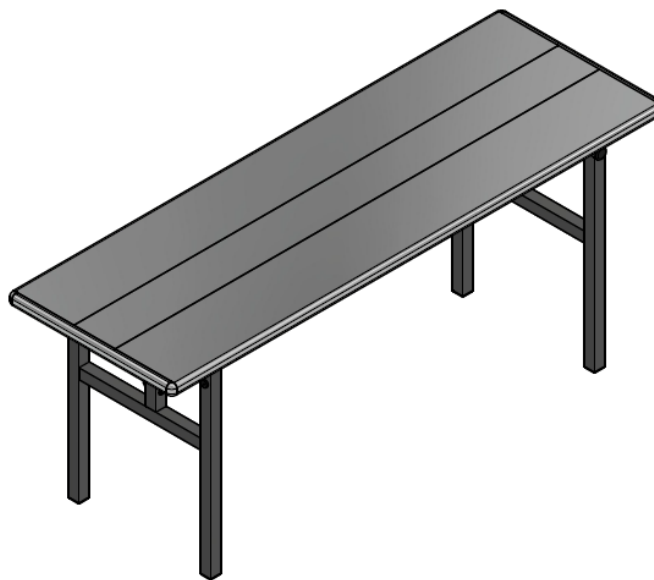

ACCESSORY PRODUCT DATA SHEET

Part #: AT2472HL-0001, AT2472HL-0002, AT2472HL-0003, AT2472HL-0004, AT2472HL-0005, AT2472HL-0006

24 INCHES X 72 INCHES X 30 INCHES CELINA ALUMINUM TABLE, H STYLE LEGS

CONTRACTOR NAME:	Celina Tent Inc. (CELINA)														
MANUFACTURING SOURCE COMPANY:	Celina Tent Inc. (CELINA)														
PART NUMBER OR NSN:	Part #'s listed in Special/Additional Features														
SPECIFICATIONS AS APPLICABLE:															
DIMENSIONS:	Width: 24 Inches, Length: 72 Inches, Height: 30 Inches														
WEIGHT (UNPACKAGED) (lb):	39 lb														
COLOR:	Black, tan, or clear anodized														
SPECIAL/ADDITIONAL FEATURES:	<ul style="list-style-type: none"> • Holds up to 3,800 lb of evenly distributed weight on specific models • All weather aluminum construction • H style black legs • Surfaces can be easily sanitized • Superior durability verses wood or resin tables • Smooth round edges • Easy to carry • Fireproof 														
	<table border="1"> <thead> <tr> <th>PART #'S</th> <th>DESCRIPTION</th> </tr> </thead> <tbody> <tr> <td>AT2472HL-0001</td> <td>Clear anodize finish top</td> </tr> <tr> <td>AT2472HL-0002</td> <td>Clear anodize finish top with electrical cord knockout and cover</td> </tr> <tr> <td>AT2472HL-0003</td> <td>Tan painted top</td> </tr> <tr> <td>AT2472HL-0004</td> <td>Tan painted top with electrical cord knockout and cover</td> </tr> <tr> <td>AT2472HL-0005</td> <td>Black painted top</td> </tr> <tr> <td>AT2472HL-0006</td> <td>Black painted top with electrical cord knockout and cover</td> </tr> </tbody> </table>	PART #'S	DESCRIPTION	AT2472HL-0001	Clear anodize finish top	AT2472HL-0002	Clear anodize finish top with electrical cord knockout and cover	AT2472HL-0003	Tan painted top	AT2472HL-0004	Tan painted top with electrical cord knockout and cover	AT2472HL-0005	Black painted top	AT2472HL-0006	Black painted top with electrical cord knockout and cover
PART #'S	DESCRIPTION														
AT2472HL-0001	Clear anodize finish top														
AT2472HL-0002	Clear anodize finish top with electrical cord knockout and cover														
AT2472HL-0003	Tan painted top														
AT2472HL-0004	Tan painted top with electrical cord knockout and cover														
AT2472HL-0005	Black painted top														
AT2472HL-0006	Black painted top with electrical cord knockout and cover														