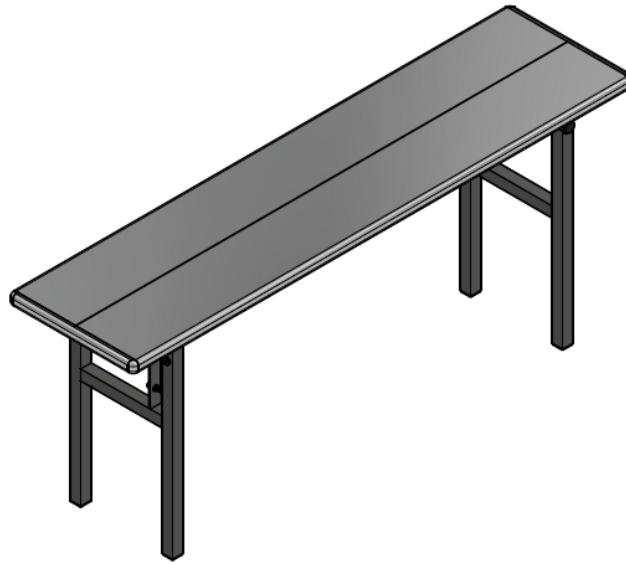

ACCESSORY PRODUCT DATA SHEET

Part #: AT1872HL-0001, AT1872HL-0002, AT1872HL-0003, AT1872HL-0004, AT1872HL-0005, AT1872HL-0006

18 INCHES X 72 INCHES X 30 INCHES CELINA ALUMINUM TABLE, H STYLE LEGS

CONTRACTOR NAME:	Celina Tent Inc. (CELINA)														
MANUFACTURING SOURCE COMPANY:	Celina Tent Inc. (CELINA)														
PART NUMBER OR NSN:	Part #'s listed in Special/Additional Features														
SPECIFICATIONS AS APPLICABLE:															
DIMENSIONS:	Width: 18 Inches, Length: 72 Inches, Height: 30 Inches														
WEIGHT (UNPACKAGED) (lb):	32 lb														
COLOR:	Black, tan, or clear anodized														
SPECIAL/ADDITIONAL FEATURES:	<ul style="list-style-type: none"> • Holds up to 3,800 lb of evenly distributed weight on specific models • All weather aluminum construction • H style black legs • Surfaces can be easily sanitized • Superior durability verses wood or resin tables • Smooth round edges • Easy to carry • Fireproof 														
	<table border="1"> <thead> <tr> <th>PART #'S</th> <th>DESCRIPTION</th> </tr> </thead> <tbody> <tr> <td>AT1872HL-0001</td> <td>Clear anodize finish top</td> </tr> <tr> <td>AT1872HL-0002</td> <td>Clear anodize finish top with electrical cord knockout and cover</td> </tr> <tr> <td>AT1872HL-0003</td> <td>Tan painted top</td> </tr> <tr> <td>AT1872HL-0004</td> <td>Tan painted top with electrical cord knockout and cover</td> </tr> <tr> <td>AT1872HL-0005</td> <td>Black painted top</td> </tr> <tr> <td>AT1872HL-0006</td> <td>Black painted top with electrical cord knockout and cover</td> </tr> </tbody> </table>	PART #'S	DESCRIPTION	AT1872HL-0001	Clear anodize finish top	AT1872HL-0002	Clear anodize finish top with electrical cord knockout and cover	AT1872HL-0003	Tan painted top	AT1872HL-0004	Tan painted top with electrical cord knockout and cover	AT1872HL-0005	Black painted top	AT1872HL-0006	Black painted top with electrical cord knockout and cover
PART #'S	DESCRIPTION														
AT1872HL-0001	Clear anodize finish top														
AT1872HL-0002	Clear anodize finish top with electrical cord knockout and cover														
AT1872HL-0003	Tan painted top														
AT1872HL-0004	Tan painted top with electrical cord knockout and cover														
AT1872HL-0005	Black painted top														
AT1872HL-0006	Black painted top with electrical cord knockout and cover														