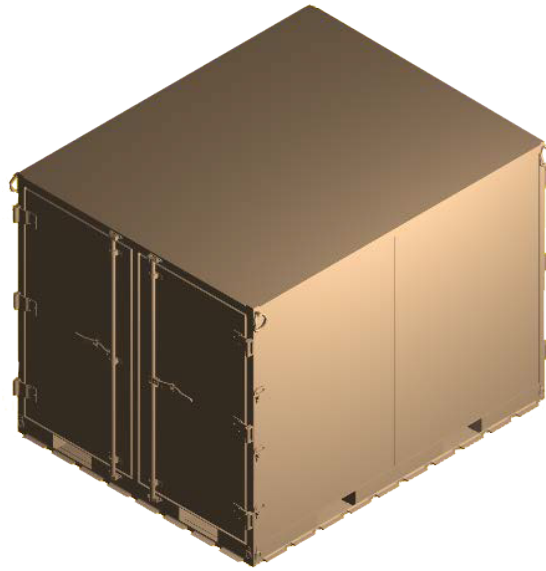

ACCESSORY PRODUCT DATA SHEET

Part #:10320T

EAC 80 STOCK, TAN

CONTRACTOR NAME:	Celina Tent Inc. (CELINA)
MANUFACTURING SOURCE COMPANY:	Highland Engineering Inc. (HEI)
PART NUMBER OR NSN:	Part #: 10320T
SPECIFICATIONS AS APPLICABLE:	
SAFETY AND MOBILITY CERTIFICATION BY MILITARY TEST CENTER	Certification for internal airlift has been granted by ATTLA. External airlift certifiable.
TRAILER	N/A
STOWAGE COMPONENTS INCLUDED WITH TRAILER	Reference the bottom of the document for information.
CARGO VOLUME STOWAGE, FOR SHELTER AND ACCESSORY COMPONENTS, IN CUBIC FEET	Interior Cube: 344 cubic feet Shipping Cube: 440 cubic feet
PHYSICAL DIMENSIONS FOR TRAILER HEIGHT, WIDTH, LENGTH	Height: 80 Inches Width: 88 Inches Length: 108 Inches
EMPTY GVW	Tare weight: 1,660 lb
SPECIAL/ADDITIONAL FEATURES:	<p>EAC 80 STOCK, TAN</p> <ul style="list-style-type: none"> • Four doors (two on each 88 inch side) • Forkliftable from all sides • Integral 463L compatible base rails • Winching rings at base corners • Anti-racking door locks • Multi purpose lifting/tiedown provisions at upper corners • Flat bottom provided for roller conveyor mobility • Center posts with slam-latch disconnect • Roof access steps • Has centerwall • Integrated track for shelving