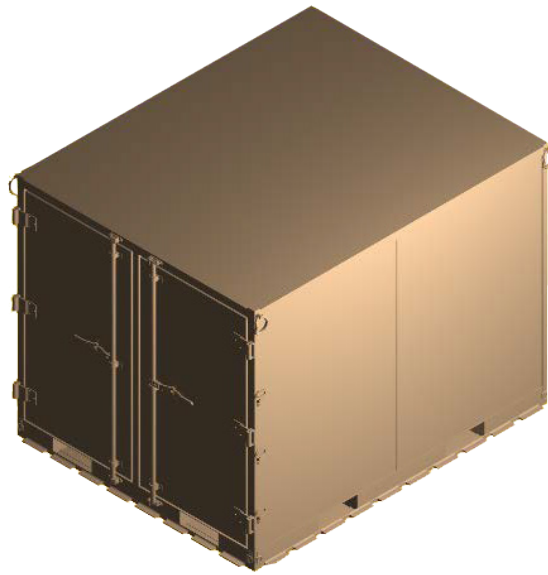

# ACCESSORY PRODUCT DATA SHEET

Part #:10321T

## EAC 80 STOCK OPEN, TAN

<b>CONTRACTOR NAME:</b>	Celina Tent Inc. (CELINA)
<b>MANUFACTURING SOURCE COMPANY:</b>	Highland Engineering Inc. (HEI)
<b>PART NUMBER OR NSN:</b>	Part #: 10321T
<b>SPECIFICATIONS AS APPLICABLE:</b>	
<b>SAFETY AND MOBILITY CERTIFICATION BY MILITARY TEST CENTER</b>	Certification for internal airlift has been granted by ATTLA. External airlift certifiable.
<b>TRAILER</b>	N/A
<b>STOWAGE COMPONENTS INCLUDED WITH TRAILER</b>	Reference the bottom of the document for information.
<b>CARGO VOLUME STOWAGE, FOR SHELTER AND ACCESSORY COMPONENTS, IN CUBIC FEET</b>	Interior Cube: 348 cubic feet Shipping Cube: 440 cubic feet
<b>PHYSICAL DIMENSIONS FOR TRAILER HEIGHT, WIDTH, LENGTH</b>	Height: 80 Inches Width: 88 Inches Length: 108 Inches
<b>EMPTY GVW</b>	Tare weight: 1,570 lb
<b>SPECIAL/ADDITIONAL FEATURES:</b>	EAC 80 STOCK OPEN, TAN <ul style="list-style-type: none"><li>• Two doors (two on one 88 inch side)</li><li>• No centerwall</li><li>• Forkliftable from all sides</li><li>• Integral 463L compatible base rails</li><li>• Winching rings at base corners</li><li>• Anti-racking door locks</li><li>• Multi purpose lifting/tiedown provisions at upper corners</li><li>• Flat bottom provided for roller conveyor mobility</li><li>• Center posts with slam-latch disconnect</li><li>• Roof access steps</li></ul>